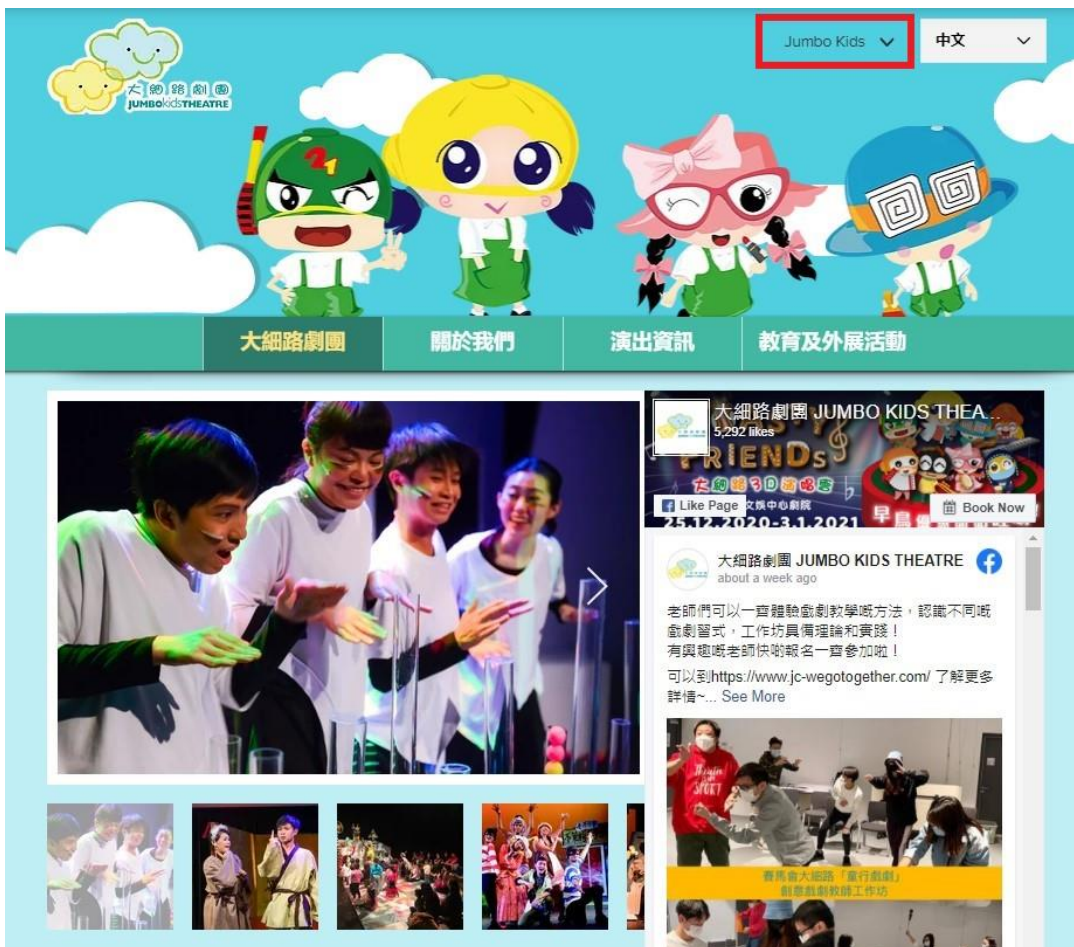

4. 成功登入後可於網頁右上角查看帳戶資料、會員專頁、電子會員卡等。本團將會不定時更新會員專享優惠，請密切關注我們的最新狀態。